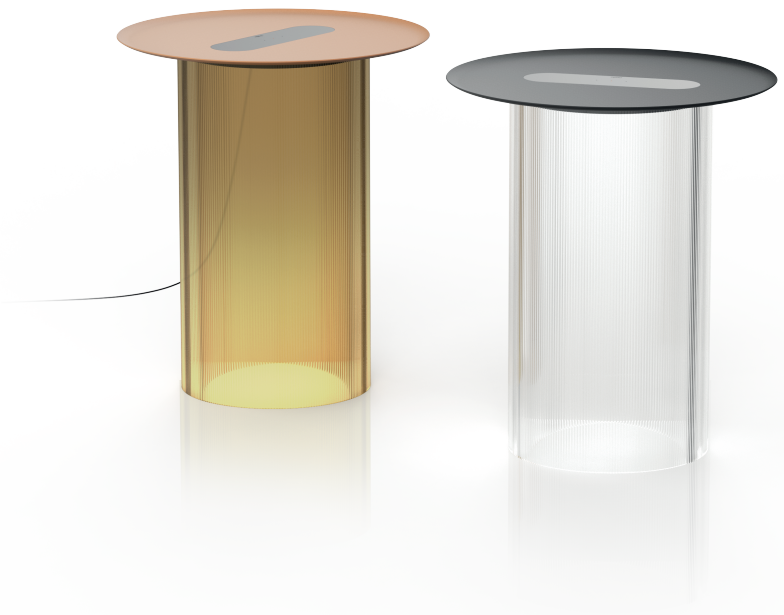

CAROUSEL FLOOR

DESCRIPTION

Carousel blurs the line between ambiance and utility combining a low setting wireless charging tray surface for your mobile devices with warm, glare-free illumination. It's low profile LED light module is discreetly concealed below its mating tray and suspended atop a transparent fluted acrylic cylinder diffuser. Carousel Table is perfectly suited for desktop or bedside use. Carousel Floor brings a new light to furniture. Carousel embodies a uniquely hybrid perspective on what a personal light can be. The base diffuser is offered in both clear and bronze tint and can be paired with a spun steel tray in White, Terracotta, and Black finishes. Trays are available in 12"(30.5cm) and 16"(40.6cm) diameters.

FIXTURE TYPE

Floor

LIGHT SOURCE

Flat panel LED

LIGHT CONTROL

Touch switch

Full range dimming (100-10%)

3-stage dimming (100/40/10%)

FEATURES

Wireless charging w/ indicator light

USB-C charging port

SPECIFICATIONS

Voltage : 120-240V 50/60Hz

Power Consumption : 7W

Color Temperature : 2700-2200K DTW

Luminosity : 280 Lumens

Luminaire efficacy : 40 Lumens/Watt

Color Rendition Index: 90 CRI

Cable length: 6' (1.8m)

CERTIFICATIONS

PACKAGING WEIGHT AND DIMENSIONS

Carousel Floor:	3.5LBS	17" X 17" X 20"
	1.6KG	43cm X 43cm X 51cm

NOTES

Custom requests can be considered on volume orders.

Pablo