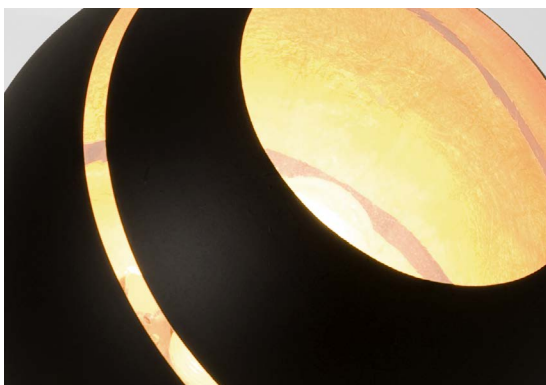

Bond, brands of, *racing light.*

design Bruno Rainaldi
terzani.com

TERZANI
LA LUCE PENSATA

Product Name
Bond
pendant light

Materials
glass

Finishes | Code

-  black / gold
OL20S H7 F1
-  white / gold
OL20S H7 F2

Body

Recommended Light
120V ~ 50/60Hz

LED
4W G9

dimmable with

all systems

Canopy | chrome

Bond's bands of light expose a deceptively luxurious interior. Under the glass exterior, lays a core of gold leaf that creates a deep, complex radiance. The overall glow is intensified by incisions that emit focused, dramatic lines of light. Extremely versatile, Bond is available in three sizes; as either a pendant or a table/ floor light; and with a black or white exterior. Whether alone or grouped together, Bond's light creates a dynamic atmosphere. Design Bruno Rainaldi.