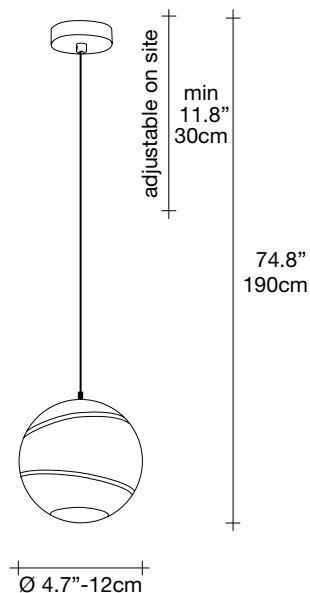

Body

Recommended Light
120V ~ 50/60Hz

LED
4W G9

dimmable with

all systems

Canopy | chrome

Bond's bands of light expose a deceptively luxurious interior. Under the glass exterior, lays a core of gold leaf that creates a deep, complex radiance. The overall glow is intensified by incisions that emit focused, dramatic lines of light. Extremely versatile, Bond is available in three sizes; as either a pendant or a table/ floor light; and with a black or white exterior. Whether alone or grouped together, Bond's light creates a dynamic atmosphere. Design Bruno Rainaldi.