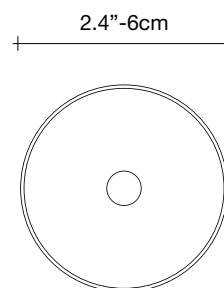

Body

Recommended Light
120V ~ 50/60Hz

LED
4W G9

dimmable with

all systems

Canopy | chrome

Bond's bands of light expose a deceptively luxurious interior. Under the glass exterior, lays a core of gold leaf that creates a deep, complex radiance. The overall glow is intensified by incisions that emit focused, dramatic lines of light. Extremely versatile, Bond is available in three sizes; as either a pendant or a table/ floor light; and with a black or white exterior. Whether alone or grouped together, Bond's light creates a dynamic atmosphere. Design Bruno Rainaldi.